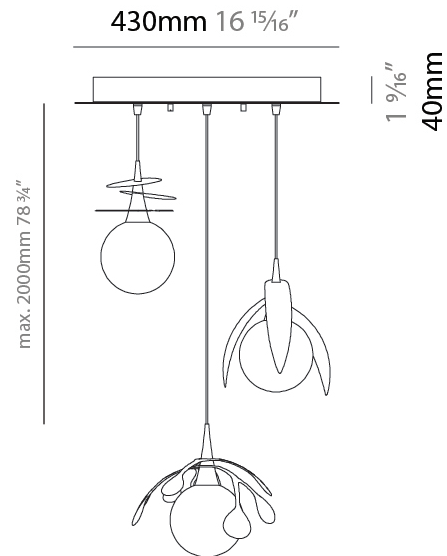

D141266-

base number	Color Temperature	Finish Options	Finish Options	Finish Options

1. To build a product code in our configurator select the specify button on the base model # product page
2. To build a manual product code on this datasheet choose from the options listed below in blue font and add the suffix to the base model #

GENERAL

Series: Vegetal
Subseries: Vegetal - 3 Light Cluster
Partner: Cangini & Tucci
Division: Design
Installation: Suspension
Product Type: Pendant
Mounting Location: Ceiling

PHYSICAL

Shape: Abstract
Diameter (mm): 430
Diameter (in): 16 ¹⁵/₁₆
Height (mm): 220
Height (in): 8 ¹¹/₁₆
Max. Overall Height (mm): 2220
Max. Overall Height (in): 87 ³/₈
Fixture Finish: AMB / GRN / PNK / RUB / SKB / SMK / TOB / TRA
Holder Finish: SGD / SBK
Accent Finish: CHR / MWH / MBK / BCR
Fixture Material: Glass / Metal
Primary Material: Glass - Borosilicate
Cable Details: 2000mm Transparent cable

ELECTRICAL

Lamp Type: LED (Zhaga Standard)
Input Wattage (W): 12.6
Dimming: Non-Dimmable
Driver Included: Yes
Driver Location: Integrated
Driver Class: Class 2
Input Voltage (V): 120 - 277
Constant Current (MA): 500mA
Upon Request: Phase Dimming (120Vac only) / 0-10V Dimming

LED

Color Temperature (°K): 2700 / 3000
Nominal Lumen (lm): 1380 / 1500
CRI: >90 CRI
Lamp Life (hrs): 50000

OPTICAL

RATINGS AND CERTIFICATIONS

Certified By: Certified for North American Standards
IP rating: IP20