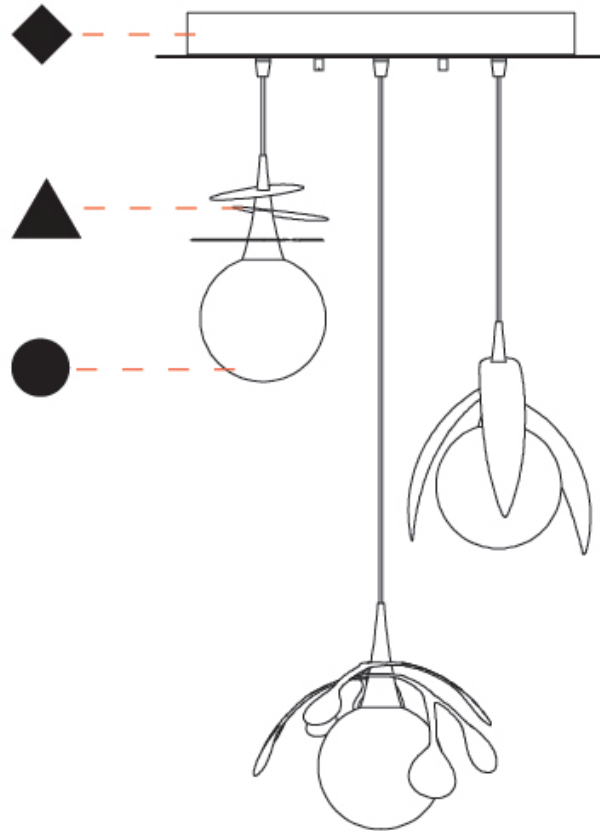

GENERAL

Series: Vegetal
 Subseries: Calathea
 Partner: Cangini & Tucci
 Division: Design
 Installation: Suspension
 Product Type: Pendant
 Mounting Location: Ceiling

PHYSICAL

Shape: Abstract
 Diameter (mm): 180
 Diameter (in): 7 1/8
 Height (mm): 220
 Height (in): 8 11/16
 Max. Overall Height (mm): 2220
 Max. Overall Height (in): 87 3/8
 Fixture Finish: AMB / GRN / PNK / RUB / SKB / SMK / TOB / TRA
 Holder Finish: SGD / SBK
 Fixture Material: Glass / Metal
 Primary Material: Glass - Borosilicate
 Cable Details: 2000mm Transparent cable

GENERAL

Series: Vegetal
Subseries: Vegetal - 3 Light Cluster
Partner: Cangini & Tucci
Division: Design
Installation: Suspension
Product Type: Pendant
Mounting Location: Ceiling

PHYSICAL

Shape: Abstract
Diameter (mm): 430
Diameter (in): 16 ¹⁵ / ₁₆
Height (mm): 220
Height (in): 8 ¹¹ / ₁₆
Max. Overall Height (mm): 2220
Max. Overall Height (in): 87 ³ / ₈
Fixture Finish: AMB / GRN / PNK / RUB / SKB / SMK / TOB / TRA
Holder Finish: SGD / SBK
Accent Finish: CHR / MWH / MBK / BCR
Fixture Material: Glass / Metal
Primary Material: Glass - Borosilicate
Cable Details: 2000mm Transparent cable

VEGETAL - 3 LIGHT CLUSTER SUSPENSION

D141266-

PROJECT

TYPE

SPECIFIER

QUANTITY

DATE

D