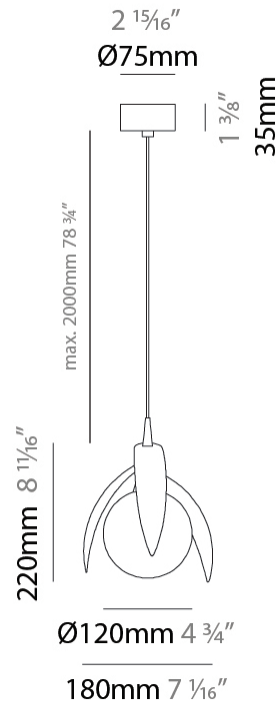

PROJECT	_____
TYPE	_____
SPECIFIER	_____
QUANTITY	_____
DATE	_____

CALATHEA SUSPENSION

D141238-

base number   Color   Finish   Finish
Temperature   Options   Options

1. To build a product code in our configurator select the specify button on the base model # product page
2. To build a manual product code on this datasheet choose from the options listed below in blue font and add the suffix to the base model #

GENERAL

Series: Vegetal
Subseries: Calathea
Partner: Cangini & Tucci
Division: Design
Installation: Suspension
Product Type: Pendant
Mounting Location: Ceiling

PHYSICAL

Shape: Abstract
Diameter (mm): 180
Diameter (in): 7 1/8
Height (mm): 220
Height (in): 8 11/16
Max. Overall Height (mm): 2220
Max. Overall Height (in): 87 3/8
Fixture Finish: AMB / GRN / PNK / RUB / SKB / SMK / TOB / TRA
Holder Finish: SGD / SBK
Fixture Material: Glass / Metal
Primary Material: Glass - Borosilicate
Cable Details: 2000mm Transparent cable

ELECTRICAL

Lamp Type: LED (Zhaga Standard)
Input Wattage (W): 4.2
Dimming: Non-Dimmable
Driver Included: Yes
Driver Location: Integrated
Driver Class: Class 2
Input Voltage (V): 120 - 277
Constant Current (mA): 350mA
Upon Request: Phase Dimming (120Vac only) / 0-10V Dimming

LED

Color Temperature (°K): 2700 / 3000
Nominal Lumen (lm): 460 / 500
CRI: >90 CRI
Lamp Life (hrs): 50000

OPTICAL

RATINGS AND CERTIFICATIONS

Certified By: Certified for North American Standards
IP rating: IP20