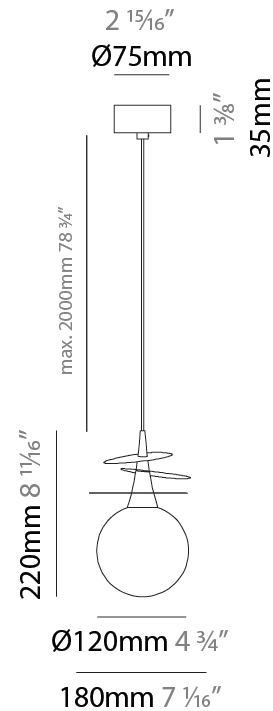

PROJECT
TYPE
SPECIFIER
QUANTITY
DATE

FICUS SUSPENSION

D141239-

base number	Color Temperature	Finish Options	Finish Options

1. To build a product code in our configurator select the specify button on the base model # product page
2. To build a manual product code on this datasheet choose from the options listed below in blue font and add the suffix to the base model #

GENERAL

Series: Vegetal
Subseries: Ficus
Partner: Cangini & Tucci
Division: Design
Installation: Suspension
Product Type: Pendant
Mounting Location: Ceiling

PHYSICAL

Shape: Abstract
Diameter (mm): 180
Diameter (in): 7 ¹/₁₆
Height (mm): 220
Height (in): 8 ¹¹/₁₆
Max. Overall Height (mm): 2220
Max. Overall Height (in): 87 ³/₈
Fixture Finish: AMB / GRN / PNK / RUB / SKB / SMK / TOB / TRA
Holder Finish: SGD / SBK
Fixture Material: Glass / Metal
Primary Material: Glass - Borosilicate
Cable Details: 2000mm Transparent cable

ELECTRICAL

Lamp Type: LED (Zhaga Standard)
Input Wattage (W): 4.2
Dimming: Non-Dimmable
Driver Included: Yes
Driver Location: Integrated
Driver Class: Class 2
Input Voltage (V): 120 - 277
Constant Current (mA): 350mA
Upon Request: Phase Dimming (120Vac only) / 0-10V Dimming

LED

Color Temperature (°K): 2700 / 3000
Nominal Lumen (lm): 460 / 500
CRI: >90 CRI
Lamp Life (hrs): 50000

OPTICAL

RATINGS AND CERTIFICATIONS

Certified By: Certified for North American Standards
IP rating: IP20