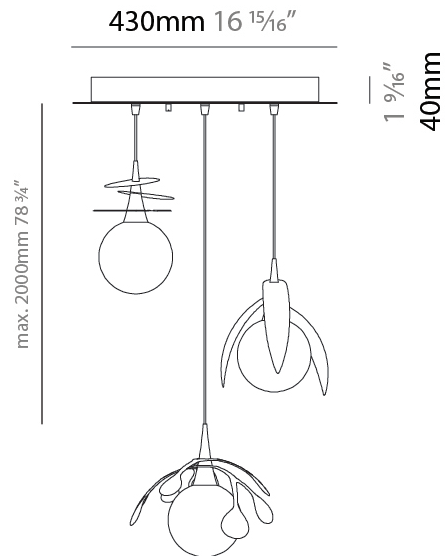

D141266-

base number	Color Temperature	Finish Options	Finish Options	Finish Options

1. To build a product code in our configurator select the specify button on the base model # product page
2. To build a manual product code on this datasheet choose from the options listed below in blue font and add the suffix to the base model #

GENERAL

Series: Vegetal
Subseries: Vegetal - 3 Light Cluster
Partner: Cangini & Tucci
Division: Design
Installation: Suspension
Product Type: Pendant
Mounting Location: Ceiling

PHYSICAL

Shape: Abstract
Diameter (mm): 430
Diameter (in): 16 ¹⁵/₁₆
Height (mm): 220
Height (in): 8 ¹¹/₁₆
Max. Overall Height (mm): 2220
Max. Overall Height (in): 87 ³/₈
Fixture Finish: AMB / GRN / PNK / RUB / SKB / SMK / TOB / TRA
Holder Finish: SGD / SBK
Accent Finish: CHR / MWH / MBK / BCR
Fixture Material: Glass / Metal
Primary Material: Glass - Borosilicate
Cable Details: 2000mm Transparent cable

ELECTRICAL

Lamp Type: LED (Zhaga Standard)
Input Wattage (W): 12.6
Dimming: Non-Dimmable
Driver Included: Yes
Driver Location: Integrated
Driver Class: Class 2
Input Voltage (V): 120 - 277
Constant Current (MA): 500mA
Upon Request: Phase Dimming (120Vac only) / 0-10V Dimming

LED

Color Temperature (°K): 2700 / 3000
Nominal Lumen (lm): 1380 / 1500
CRI: >90 CRI
Lamp Life (hrs): 50000

OPTICAL

RATINGS AND CERTIFICATIONS

Certified By: Certified for North American Standards
IP rating: IP20