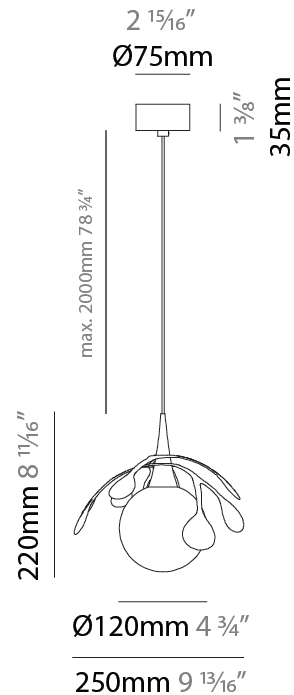

PROJECT
TYPE
SPECIFIER
QUANTITY
DATE

PILEA SUSPENSION

D141240-

base number	Color Temperature	Finish Options	Finish Options

1. To build a product code in our configurator select the specify button on the base model # product page
2. To build a manual product code on this datasheet choose from the options listed below in blue font and add the suffix to the base model #

GENERAL

Series: Vegetal
Subseries: Pilea
Partner: Cangini & Tucci
Division: Design
Installation: Suspension
Product Type: Pendant
Mounting Location: Ceiling

PHYSICAL

Shape: Abstract
Diameter (mm): 250
Diameter (in): 9 ¹³/₁₆
Height (mm): 220
Height (in): 8 ¹¹/₁₆
Max. Overall Height (mm): 2220
Max. Overall Height (in): 87 ³/₈
Fixture Finish: AMB / GRN / PNK / RUB / SKB / SMK / TOB / TRA
Holder Finish: SGD / SBK
Fixture Material: Glass / Metal
Primary Material: Glass - Borosilicate
Cable Details: 2000mm Transparent cable

ELECTRICAL

Lamp Type: LED (Zhaga Standard)
Input Wattage (W): 4.2
Dimming: Non-Dimmable
Driver Included: Yes
Driver Location: Integrated
Driver Class: Class 2
Input Voltage (V): 120 - 277
Constant Current (mA): 350mA
Upon Request: Phase Dimming (120Vac only) / 0-10V Dimming

LED

Color Temperature (°K): 2700 / 3000
Nominal Lumen (lm): 460 / 500
CRI: >90 CRI
Lamp Life (hrs): 50000

OPTICAL

RATINGS AND CERTIFICATIONS

Certified By: Certified for North American Standards
IP rating: IP20