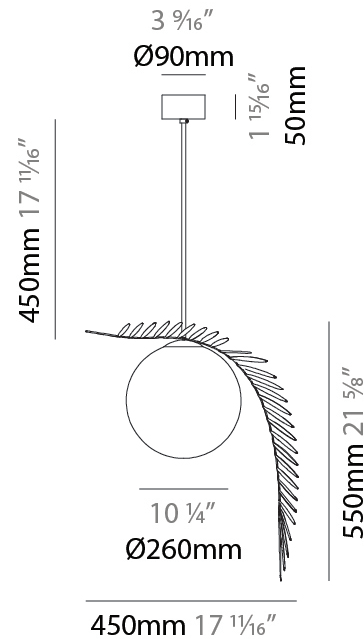

PALMA SUSPENSION

D141241-

base number   Color   Finish   Finish
Temperature   Options   Options

1. To build a product code in our configurator select the specify button on the base model # product page
2. To build a manual product code on this datasheet choose from the options listed below in blue font and add the suffix to the base model #

GENERAL

Series: Vegetal
Subseries: Palma
Partner: Cangini & Tucci
Division: Design
Installation: Suspension
Product Type: Pendant
Mounting Location: Ceiling

PHYSICAL

Shape: Abstract
Diameter (mm): 450
Diameter (in): 17 11/16
Height (mm): 1000
Height (in): 39 3/8
Max. Overall Height (mm): 3000
Max. Overall Height (in): 118 1/8
Fixture Finish: AMB / GRN / PNK / RUB / SKB / SMK / TOB / TRA
Holder Finish: SGD / SBK
Fixture Material: Glass / Metal
Primary Material: Glass - Borosilicate
Cable Details: 2000mm Transparent cable

ELECTRICAL

Lamp Type: LED (Zhaga Standard)
Input Wattage (W): 6
Dimming: Non-Dimmable
Driver Included: Yes
Driver Location: Integrated
Driver Class: Class 2
Input Voltage (V): 120 - 277
Constant Current (MA): 500mA

LED

Color Temperature (°K): 2700 / 3000
Nominal Lumen (lm): 866
CRI: >90 CRI
Lamp Life (hrs): 50000

OPTICAL

RATINGS AND CERTIFICATIONS

Certified By: Certified for North American Standards
IP rating: IP20