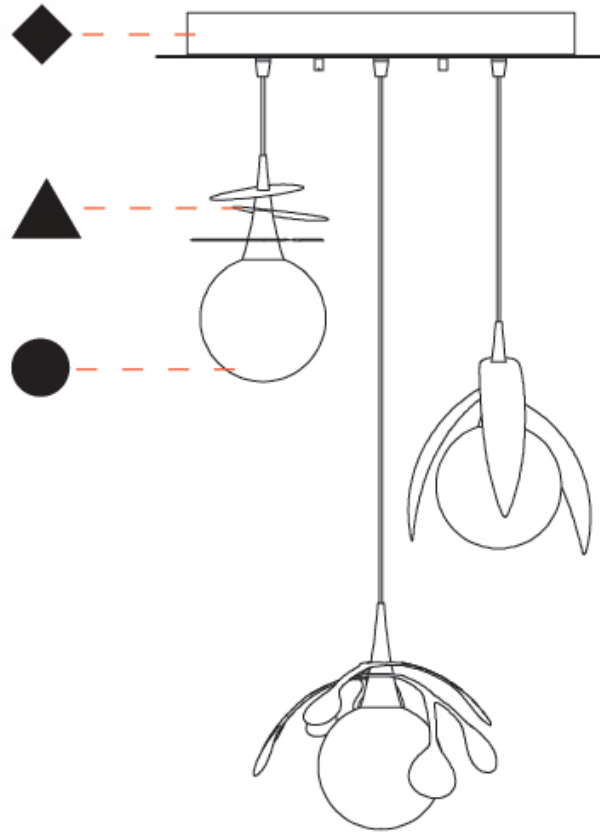

GENERAL

Series: Vegetal
 Subseries: Calathea
 Partner: Cangini & Tucci
 Division: Design
 Installation: Suspension
 Product Type: Pendant
 Mounting Location: Ceiling

PHYSICAL

Shape: Abstract
 Diameter (mm): 180
 Diameter (in): 7 1/16
 Height (mm): 220
 Height (in): 8 11/16
 Max. Overall Height (mm): 2220
 Max. Overall Height (in): 87 3/8
 Fixture Finish: AMB / GRN / PNK / RUB / SKB / SMK / TOB / TRA
 Holder Finish: SGD / SBK
 Fixture Material: Glass / Metal
 Primary Material: Glass - Borosilicate
 Cable Details: 2000mm Transparent cable

GENERAL

Series: Vegetal
Subseries: Vegetal - 3 Light Cluster
Partner: Cangini & Tucci
Division: Design
Installation: Suspension
Product Type: Pendant
Mounting Location: Ceiling

PHYSICAL

Shape: Abstract
Diameter (mm): 430
Diameter (in): 16 ¹⁵ / ₁₆
Height (mm): 220
Height (in): 8 ¹¹ / ₁₆
Max. Overall Height (mm): 2220
Max. Overall Height (in): 87 ³ / ₈
Fixture Finish: AMB / GRN / PNK / RUB / SKB / SMK / TOB / TRA
Holder Finish: SGD / SBK
Accent Finish: CHR / MWH / MBK / BCR
Fixture Material: Glass / Metal
Primary Material: Glass - Borosilicate
Cable Details: 2000mm Transparent cable

VEGETAL - 3 LIGHT CLUSTER SUSPENSION

D141266-

PROJECT

TYPE

SPECIFIER

QUANTITY

DATE

D